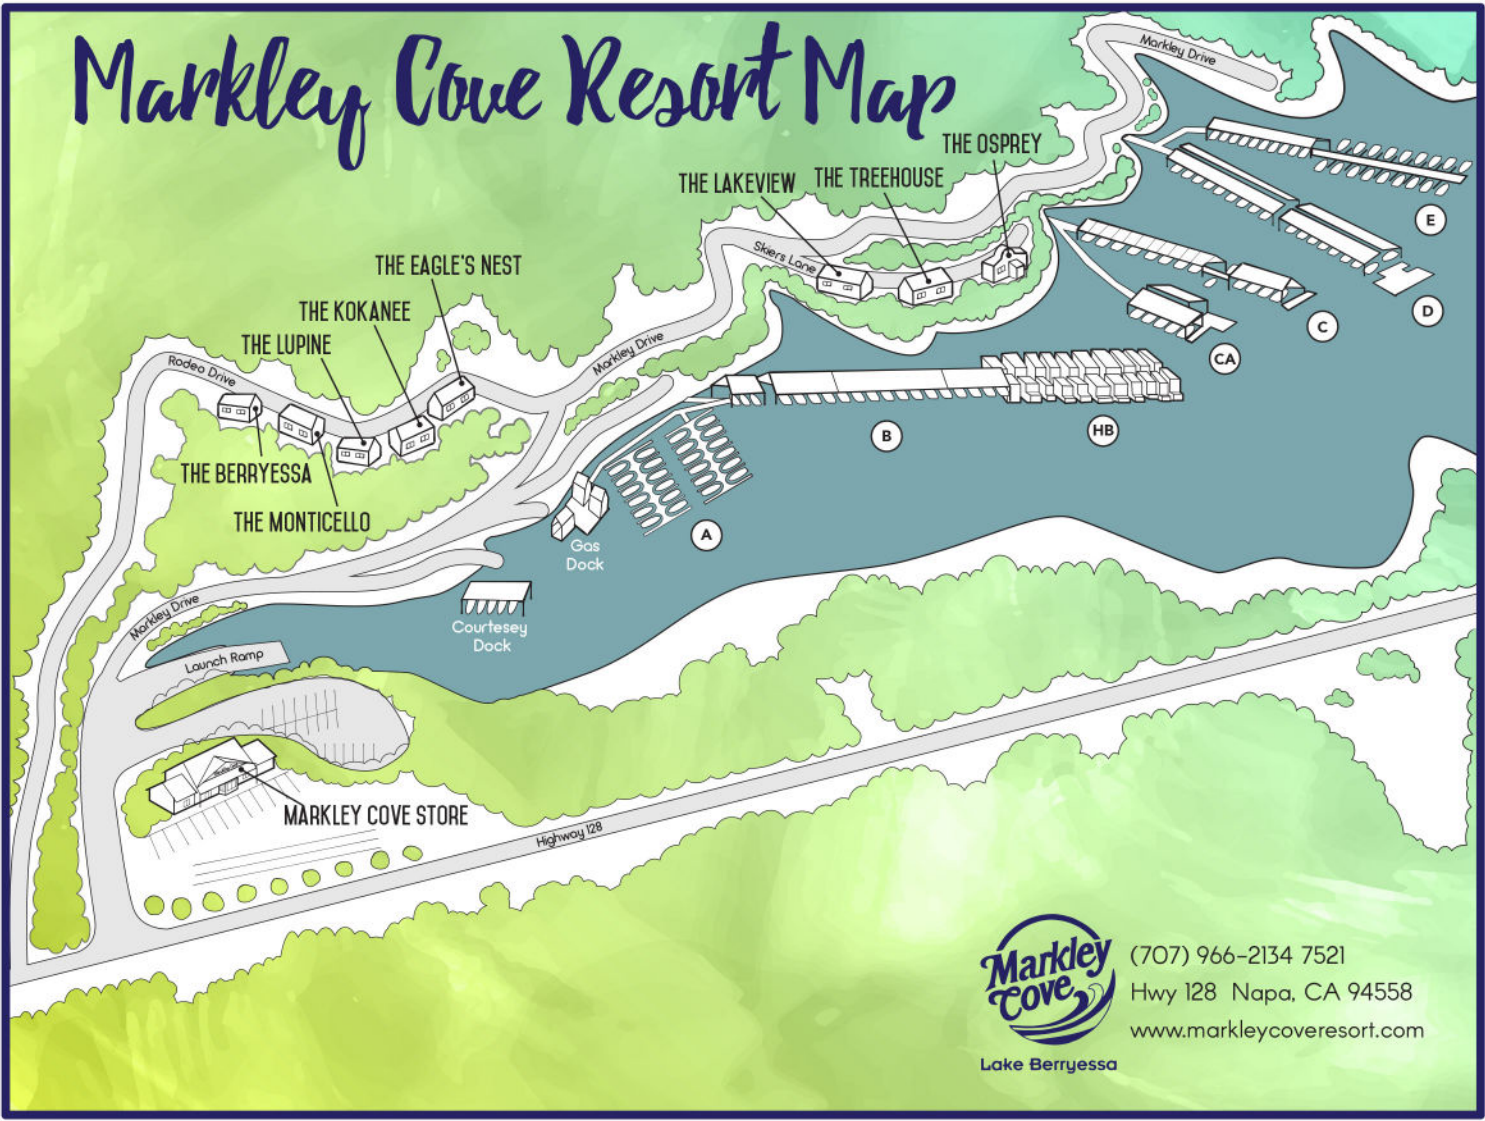

Markley Cove Resort Map

(707) 966-2134 7521
Hwy 128 Napa, CA 94558
www.markleycoveresort.com

Lake Berryessa