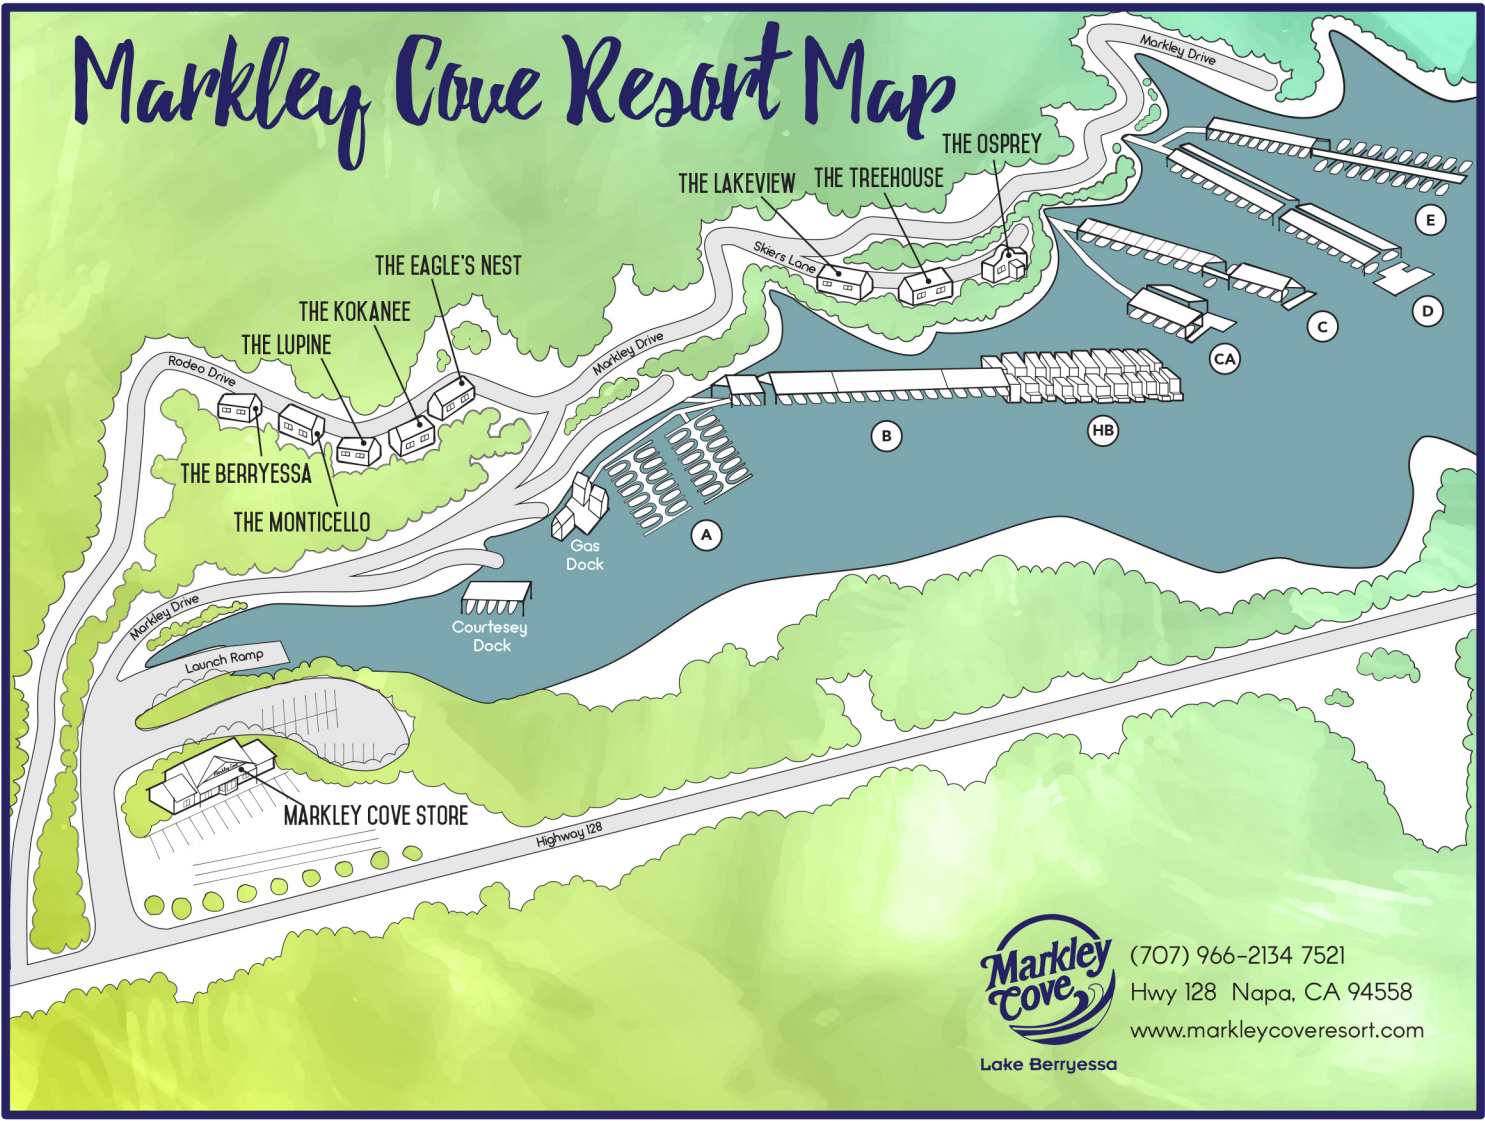

Markley Cove Resort Map

(707) 966-2134 7521
Hwy 128 Napa, CA 94558
www.markleycoveresort.com

Lake Berryessa