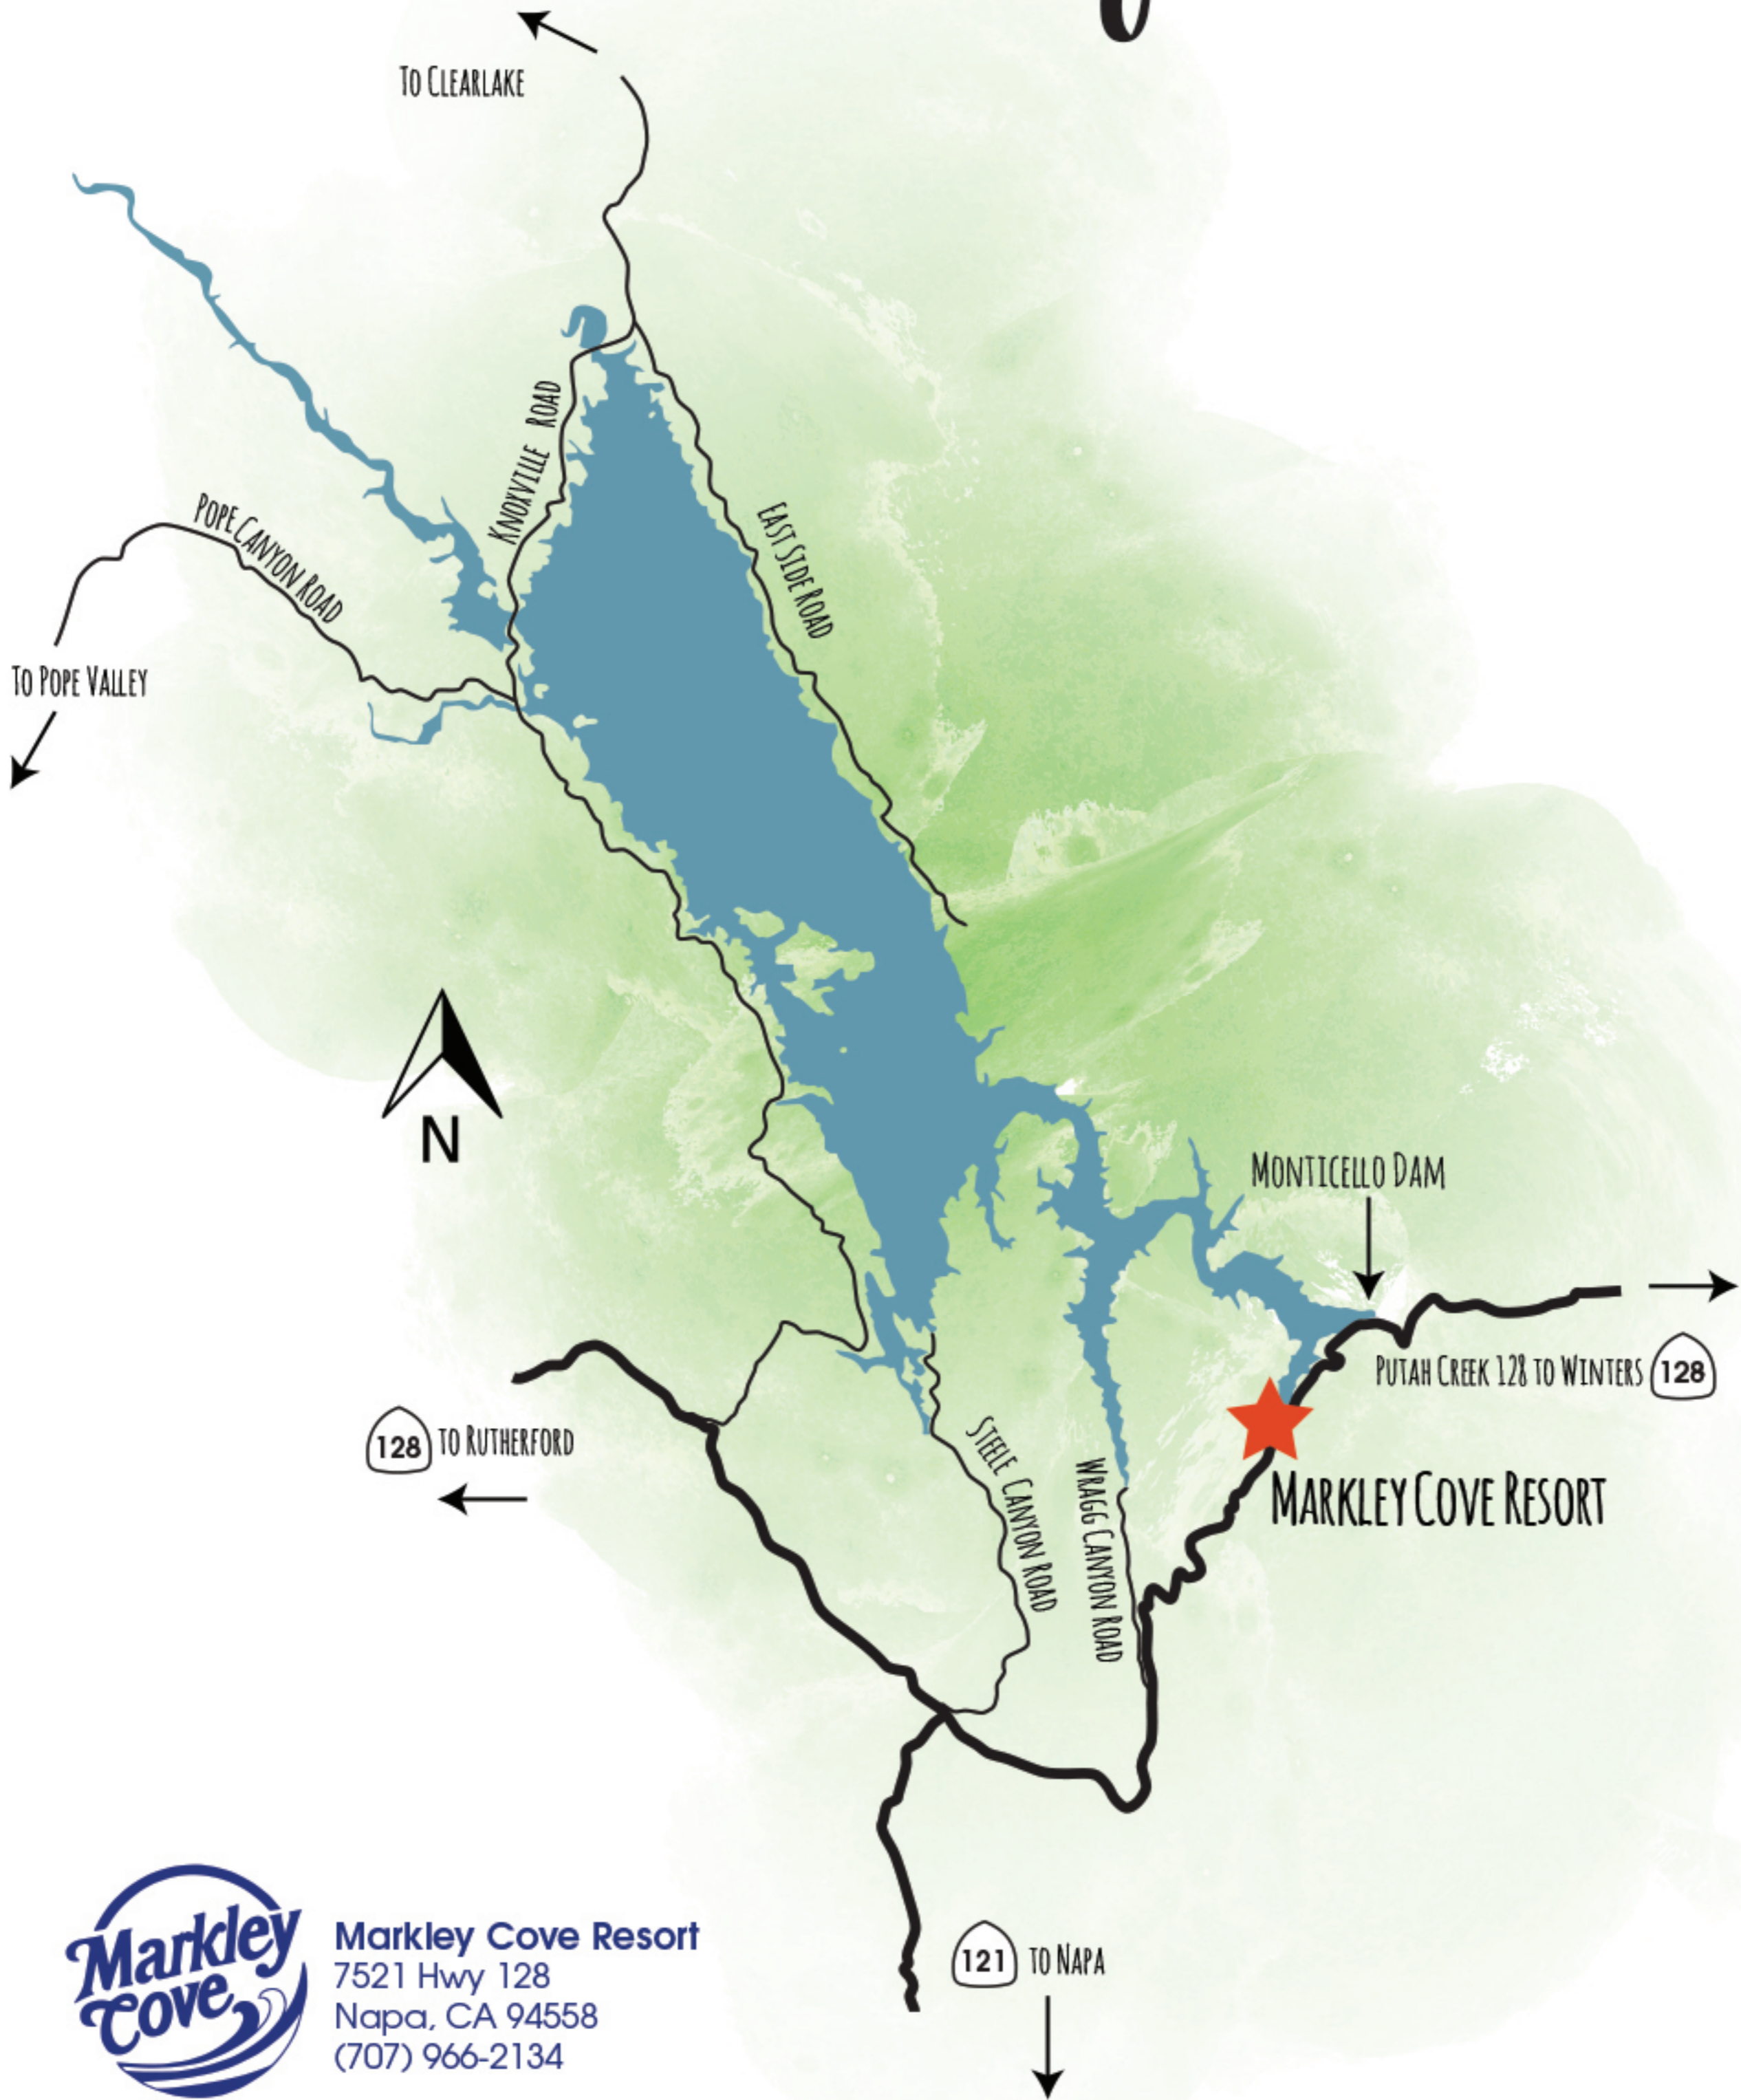

Lake Berryessa

Markley Cove Resort
7521 Hwy 128
Napa, CA 94558
(707) 966-2134

Lake Berryessa